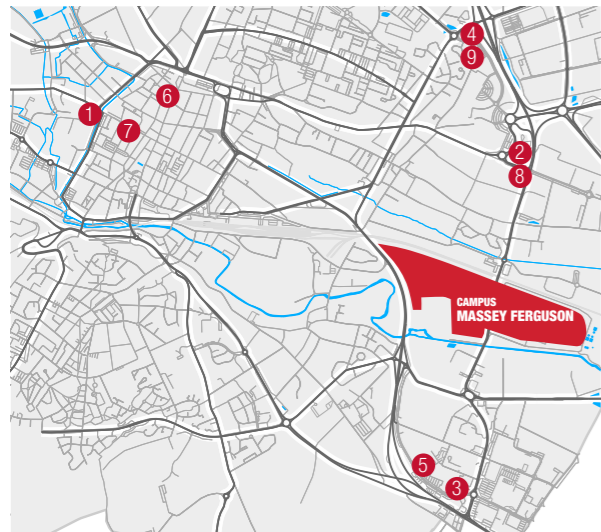

**DO YOU WISH TO EXTEND YOUR STAY
IN THE PICARDY AREA?**

HERE ARE SOME USEFUL ADDRESSES FROM OUR PARTNERS.

**FOR ANY REQUEST OR BOOKING, DO NOT HESITATE
TO CONTACT THEM DIRECTLY.**